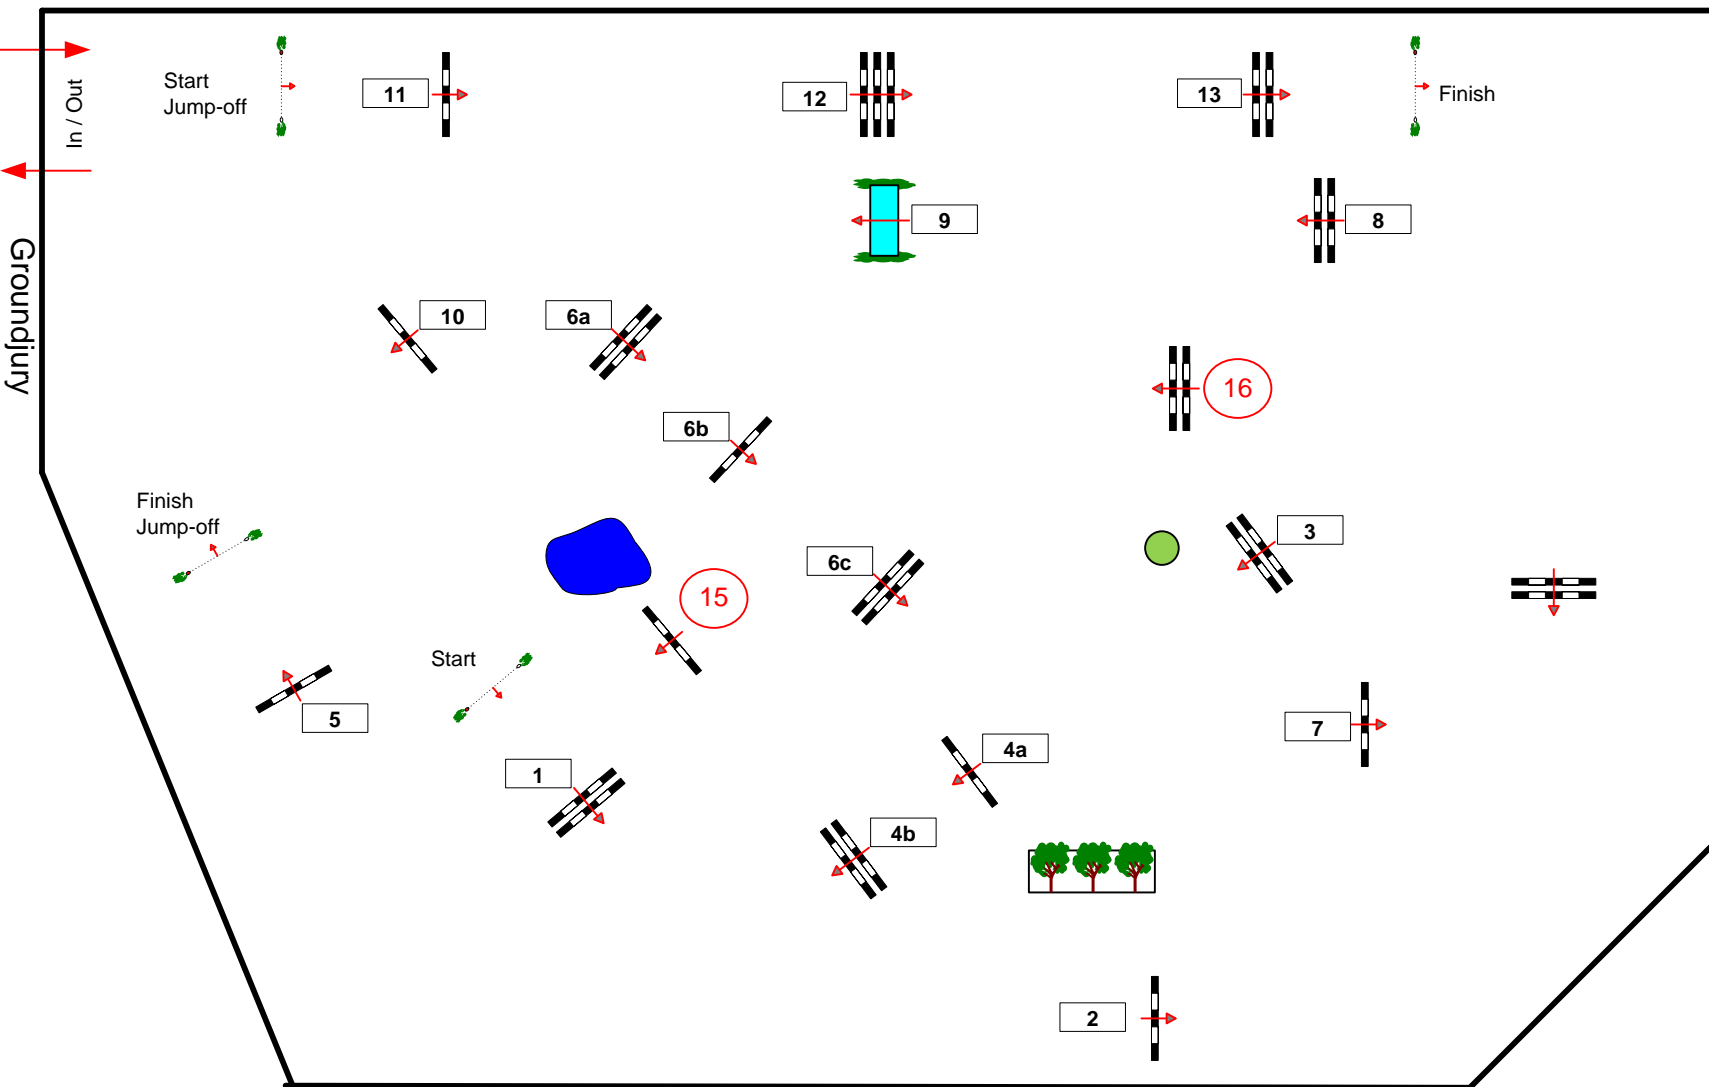

# CSI 2\* Hoofddorp 2009

Class No.: S9

Grand Prix

Competition with one jump-off

zaterdag 27 juni 2009

Start: 15:00

Table: A

National RG:

FEI RG / Art. 238.2.2

Height: 1,45 m

Speed: 375 m/min

Length: 0 m

Time allowed: 0 sec

Time limit: 0 sec

Obstacles: 13

Efforts: 16

Penalty sec

Closed combination:

1st Jump-off:

11-13-16-15-2-4a-4b-5

Length: 310 m

Time allowed: 50 sec

Time limit: 100 sec